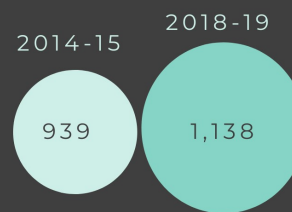

Adolescent family violence in Victoria

POLICE RECORDED INCIDENTS BETWEEN 1 JULY 2015 AND 30 JUNE 2019

The number of family violence incidents involving an aggressor 18 years old or younger increased **11.8%** over the past five years.

Incidents involving adolescents partner violence increased **21.2%** from 2014-15.

POLICE RECORDED INCIDENTS IN 2018-19

3 in 4 victim-survivors of adolescent family violence were female

Verbal abuse was the most common type of violence recorded, occurring in **74.6%** of adolescent family violence incidents

* Incidents can involve multiple types of violence

The rate of adolescent family violence was **two times higher** in regional or rural areas compared with major cities