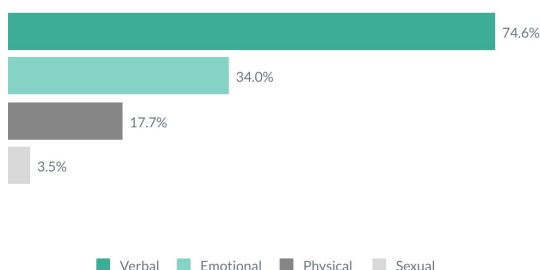

Adolescent family violence in Victoria

POLICE RECORDED INCIDENTS BETWEEN 1 JULY 2015 AND 30 JUNE 2019

The number of family violence incidents involving an aggressor 18 years old or younger increased **11.8%** over the past five years.

Incidents involving adolescents partner violence increased **21.2%** from 2014-15.

POLICE RECORDED INCIDENTS IN 2018-19

3 in 4 victim-survivors of adolescent family violence were female

Verbal abuse was the most common type of violence recorded, occurring in **74.6%** of adolescent family violence incidents

* Incidents can involve multiple types of violence

The rate of adolescent family violence was **two times higher** in regional or rural areas compared with major cities