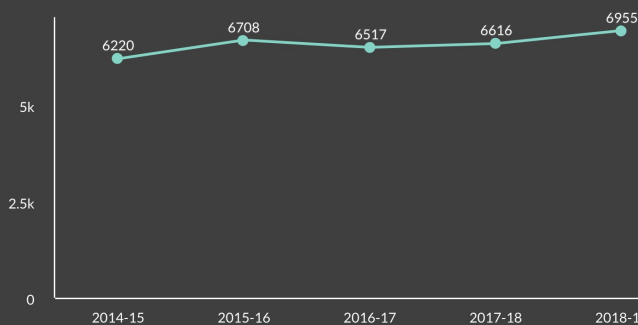

Adolescent family violence in Victoria

POLICE RECORDED INCIDENTS BETWEEN 1 JULY 2015 AND 30 JUNE 2019

The number of family violence incidents involving an aggressor 18 years old or younger increased **11.8%** over the past five years.

Incidents involving adolescents partner violence increased **21.2%** from 2014-15.

POLICE RECORDED INCIDENTS IN 2018-19

3 in 4 victim-survivors of adolescent family violence were female

Verbal abuse was the most common type of violence recorded, occurring in **74.6%** of adolescent family violence incidents

* Incidents can involve multiple types of violence

The rate of adolescent family violence was **two times higher** in regional or rural areas compared with major cities